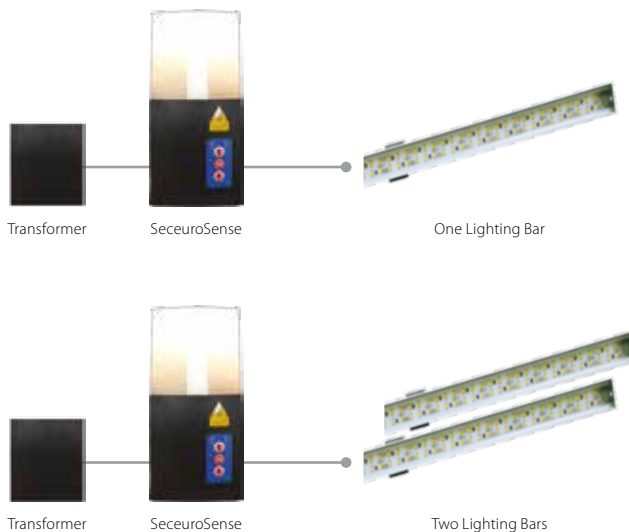

Internal/External Lighting