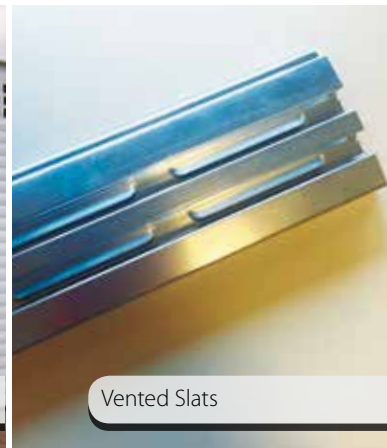

Low level external override kit

(SeceuroGlide Classic and SeceuroGlide Compact only)

The low level external override kit enables the door to be opened manually in emergencies from both the inside and outside of the garage. If the garage door is the only means of entry you will require either the battery backup or the low level external override kit.

Full box

(See Page 19 for availability)

A full box completely conceals the roll. This option allows SeceuroGlide and SeceuroGlide Compact doors to be fitted outside the garage. Boxes are supplied in white or brown as standard. They can also be supplied in any of the plain colour finishes for an additional surcharge.

Important notes

Darker coloured double doors that are exposed to significant direct sunlight may be susceptible to expansion which may interfere with the operation of the door. Occasionally some marking may occur at the top of the concave (coil) side of the curtain over time, particularly on SeceuroGlide Compact. This is unavoidable and due to prolonged contact with the locking system. On doors which are installed externally this will be visible on the outside.

Virtually maintenance free

Careful use of your door is the best way to avoid **maintenance or remedial work**. SeceuroGlide doors are low maintenance. The curtain needs wiping with a damp cloth and a mild detergent to remove any excessive dirt or grime to maintain its prime appearance and to reduce the risk of the surface being damaged. This must be done monthly in a salt air environment. The motor and curtain have been designed to be lubrication free so there is seldom need to oil or grease any parts. In the event of your door's curtain being scratched it is advisable to touch-up the damaged area with paint to prevent any possible corrosion. If required, 25 ml pots of touch-up paint can be obtained via your distributor.